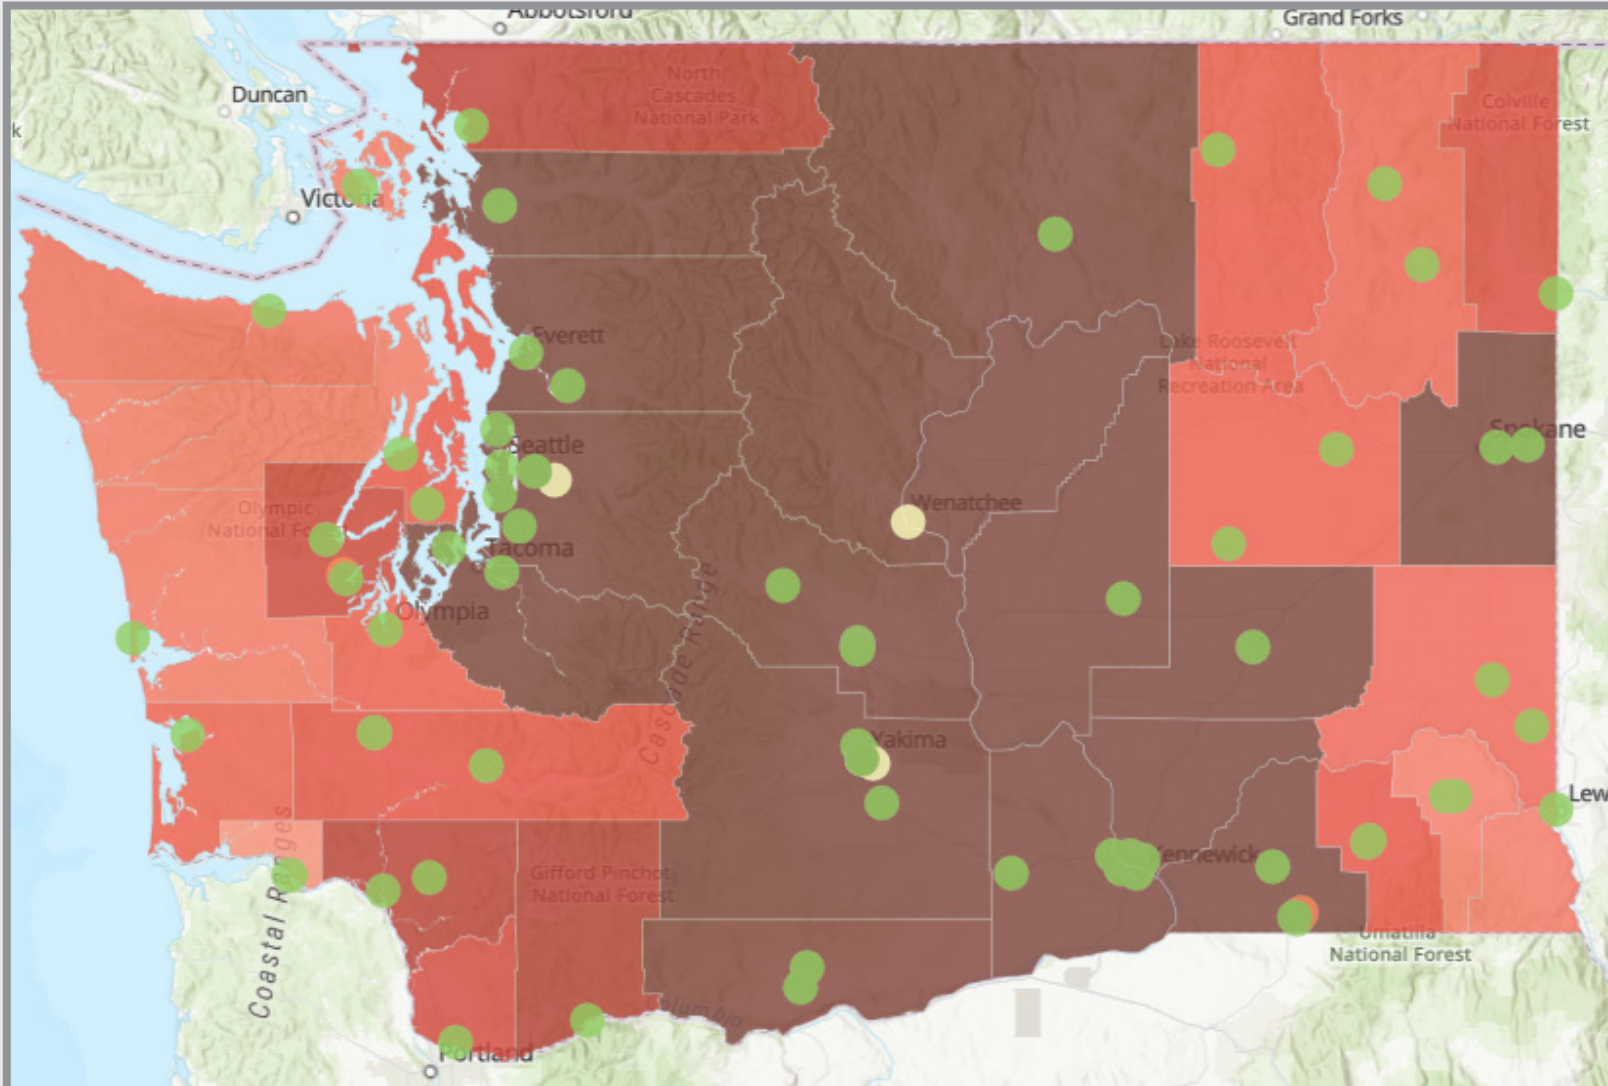

Isolation and Quarantine Capacity

Number of Quarantine Beds

1,122

Number of Used Quarantine Beds

43

Number of Isolation Beds

1,200

Number of Used Isolation Beds

189

Shading is indicative of density of cases and representative of density of case normalized by population.