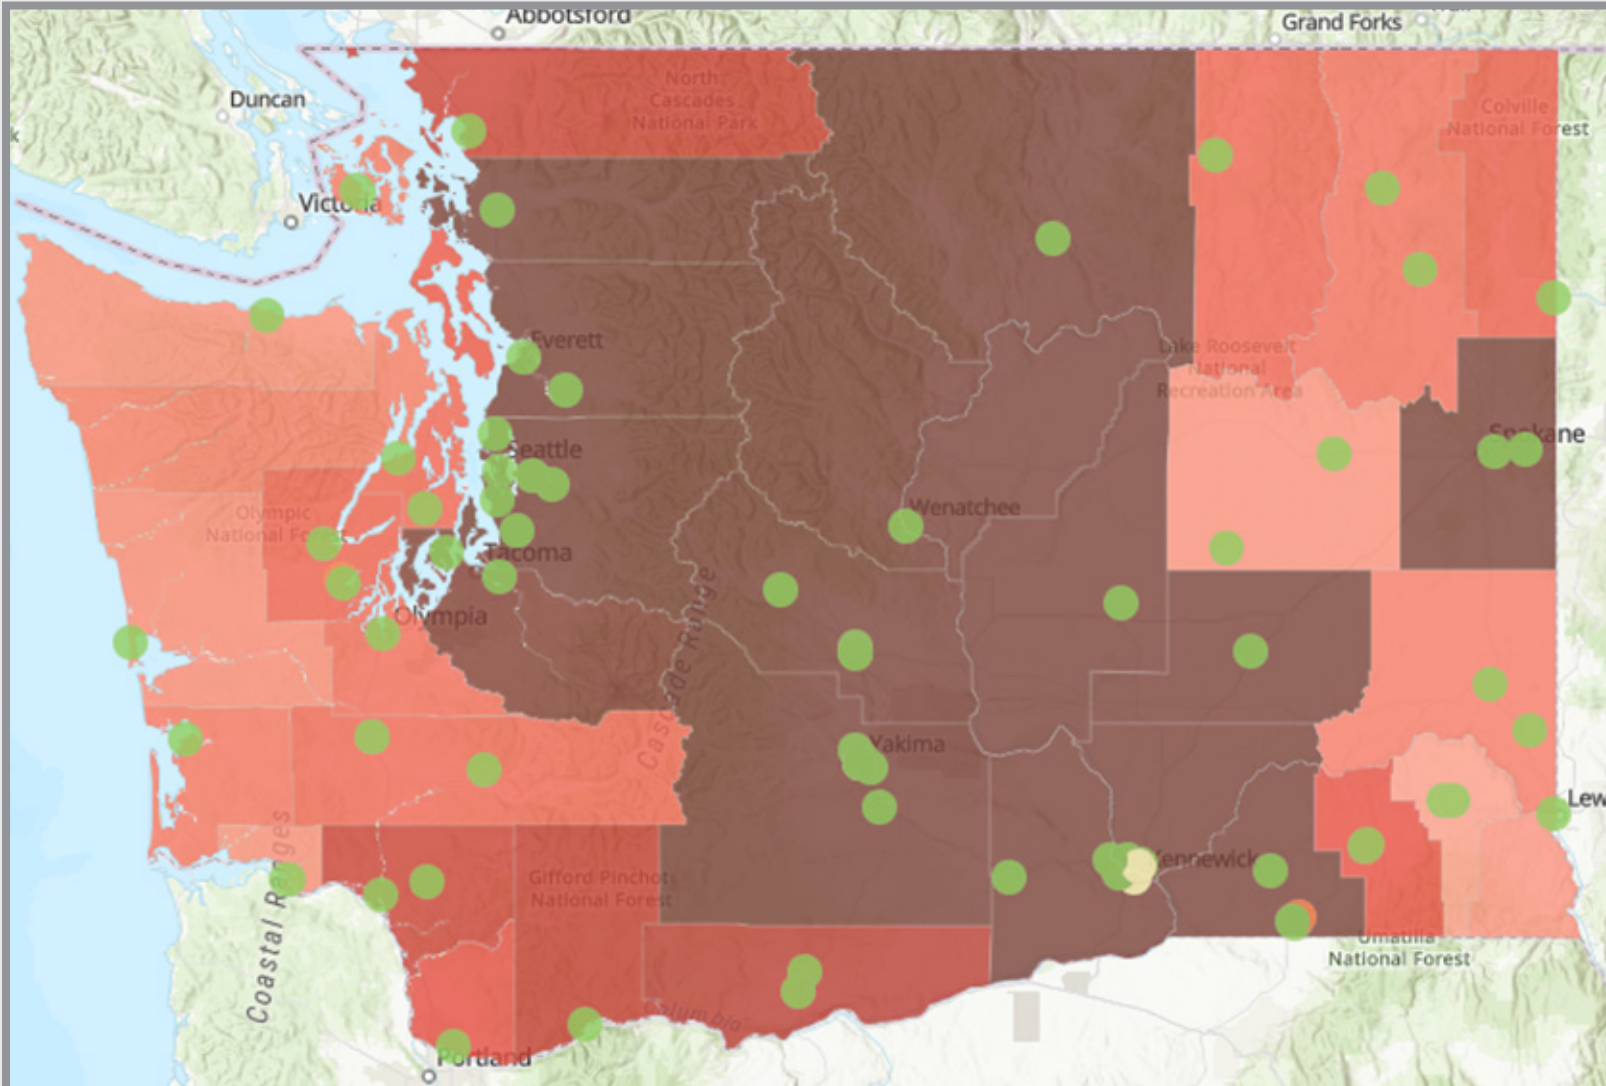

Isolation and Quarantine Capacity

Number of Quarantine Beds

1,143

Number of Used Quarantine Beds

36

Number of Isolation Beds

1,109

Number of Used Isolation Beds

134

Shading is indicative of density of cases and representative of density of case normalized by population.